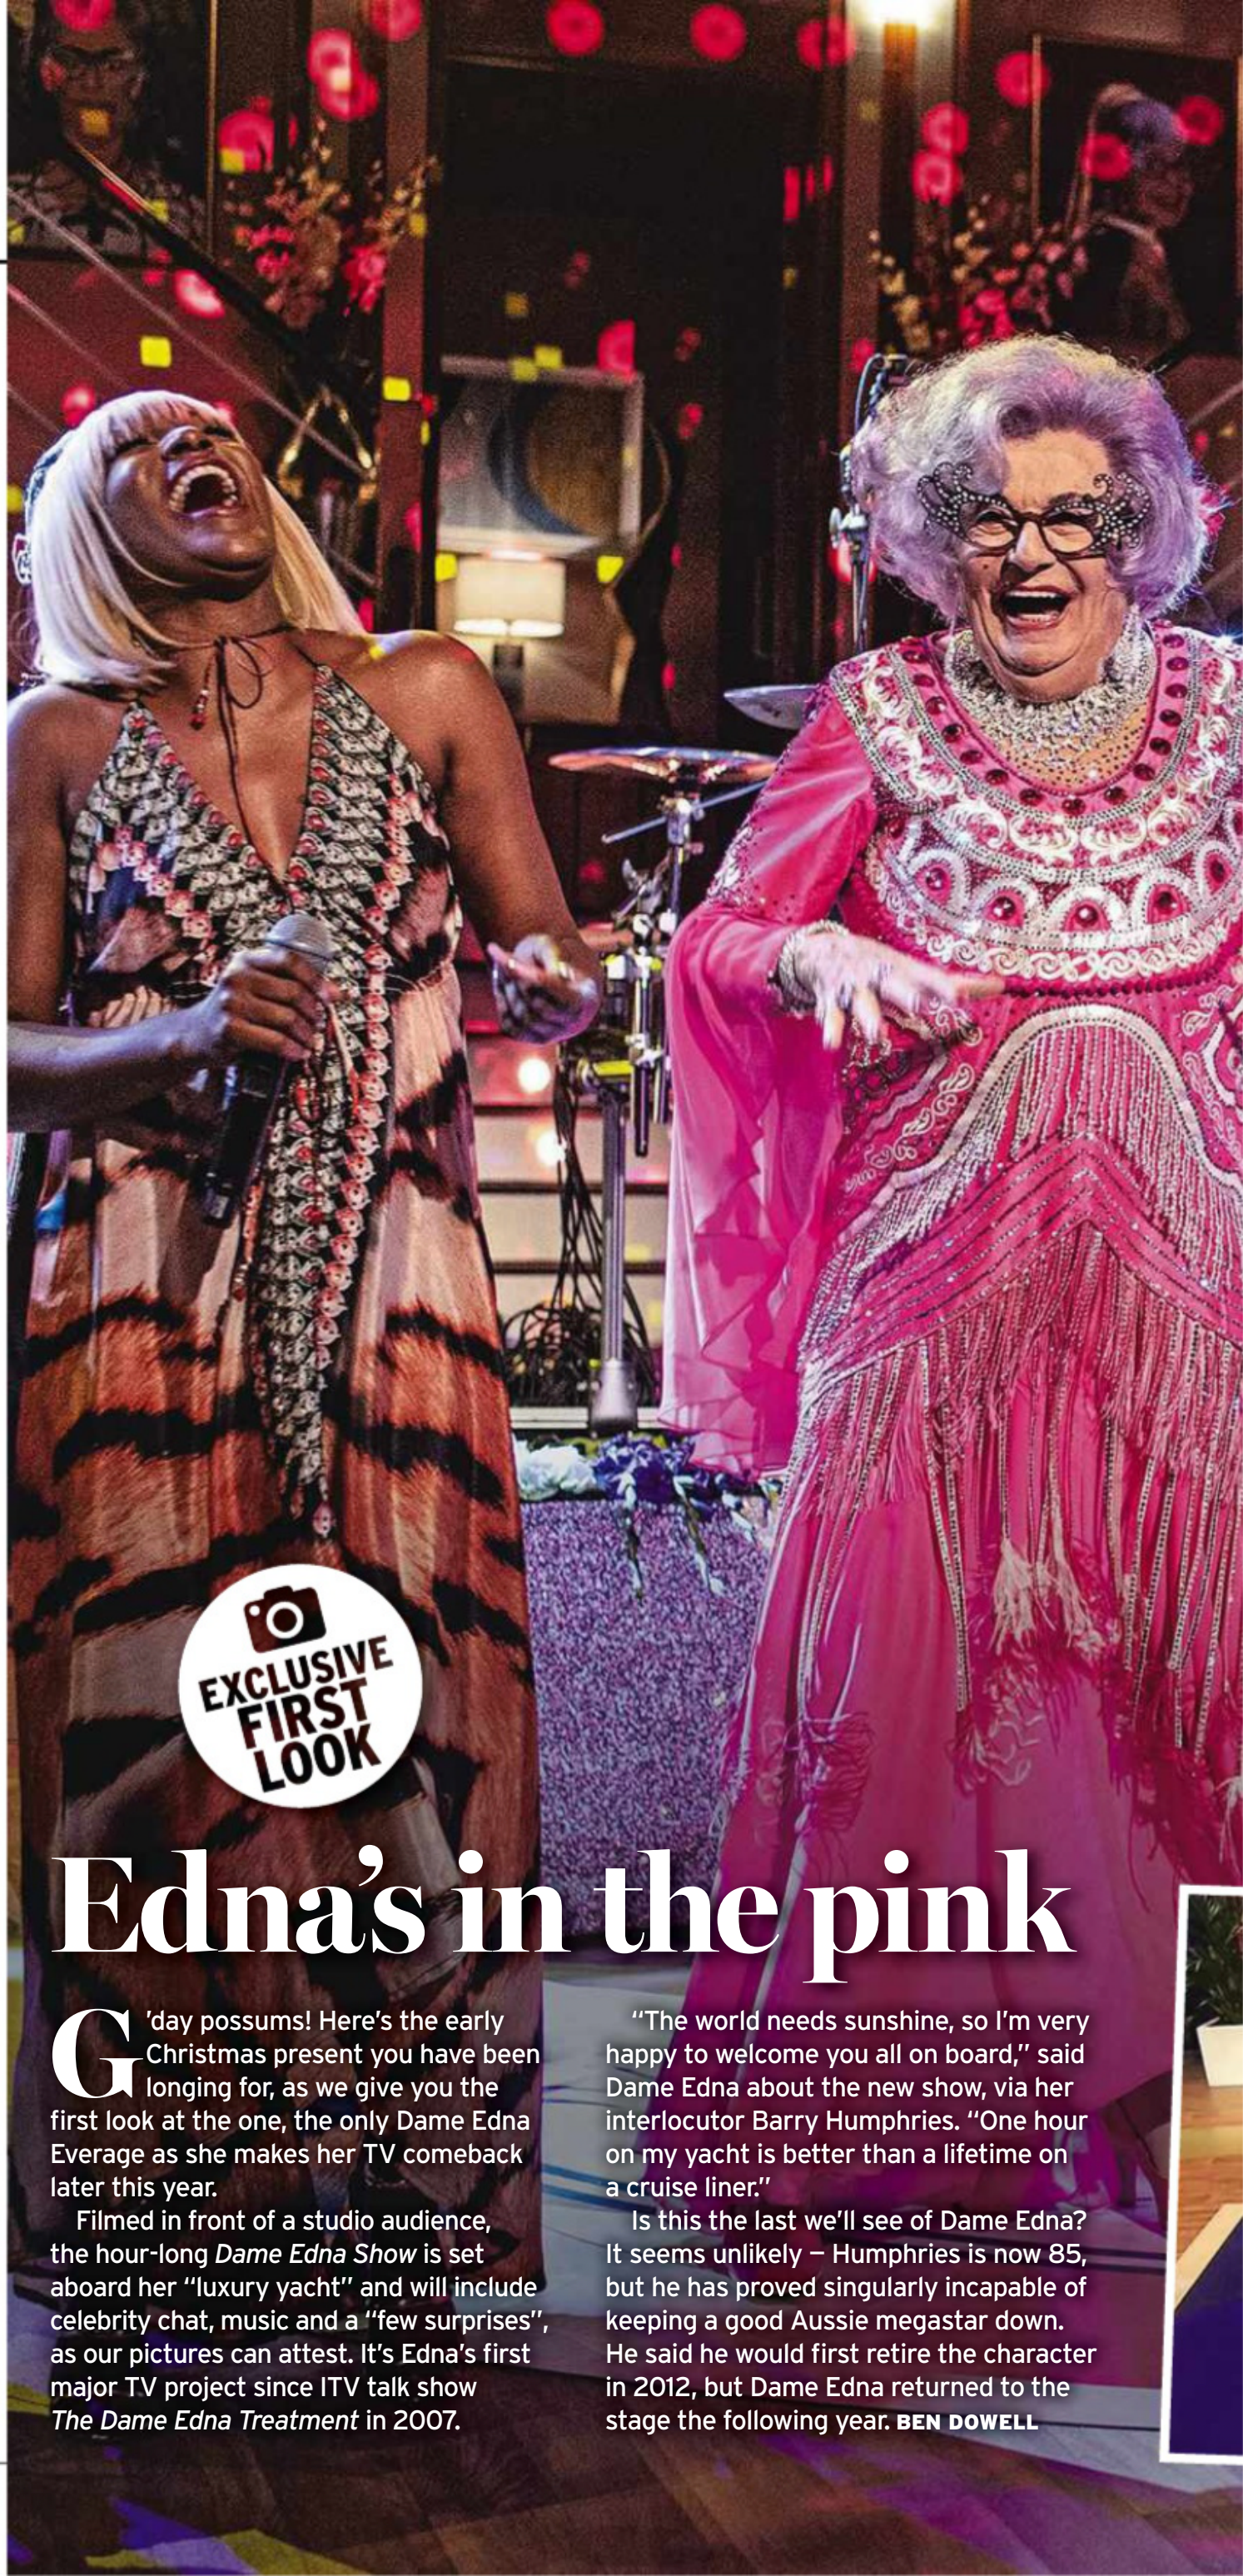

Edna's in the pink

G'day possums! Here's the early Christmas present you have been longing for, as we give you the first look at the one, the only Dame Edna Everage as she makes her TV comeback later this year.