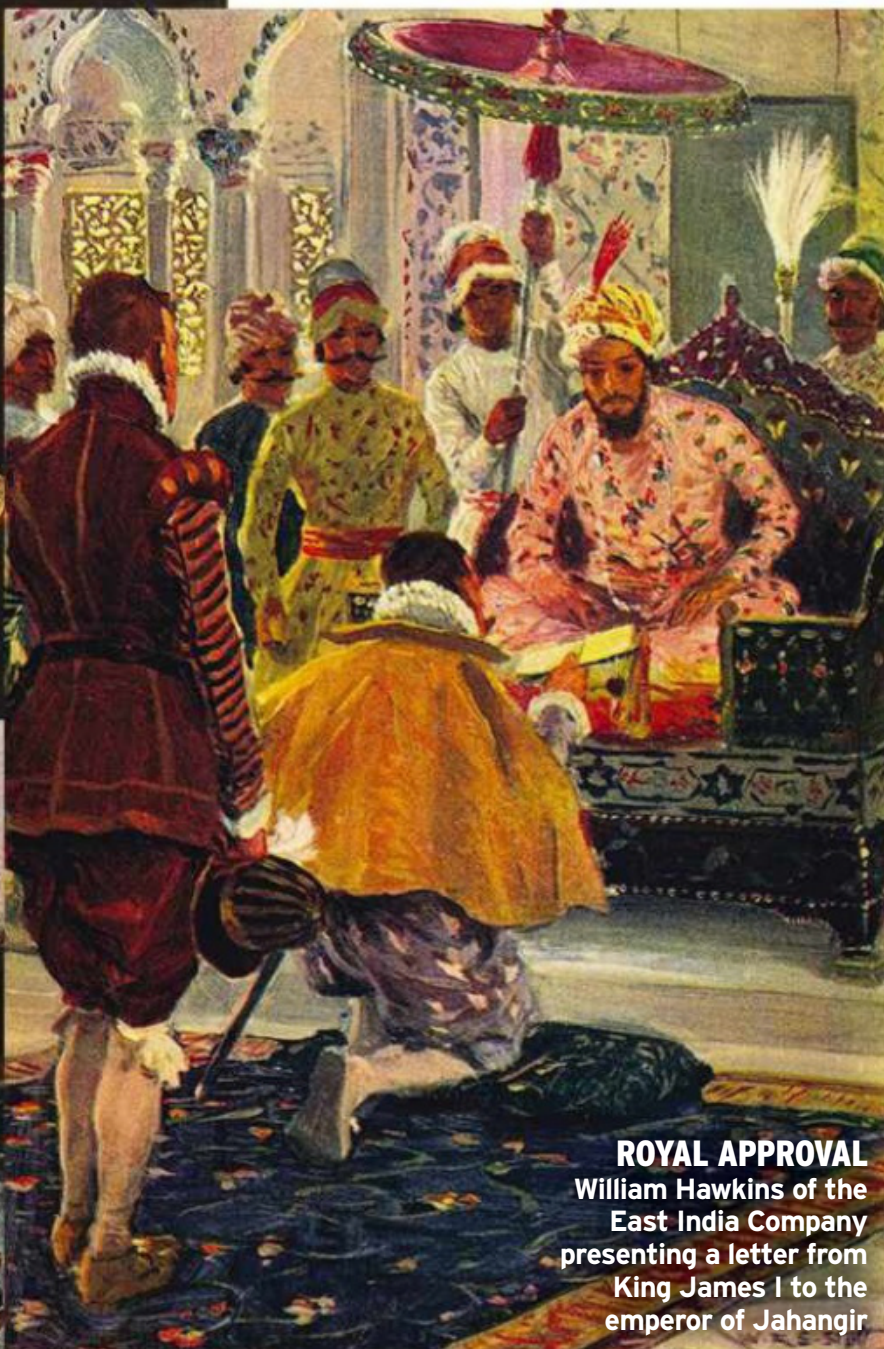

ROYAL APPROVAL
William Hawkins of the East India Company presenting a letter from King James I to the emperor of Jahangir