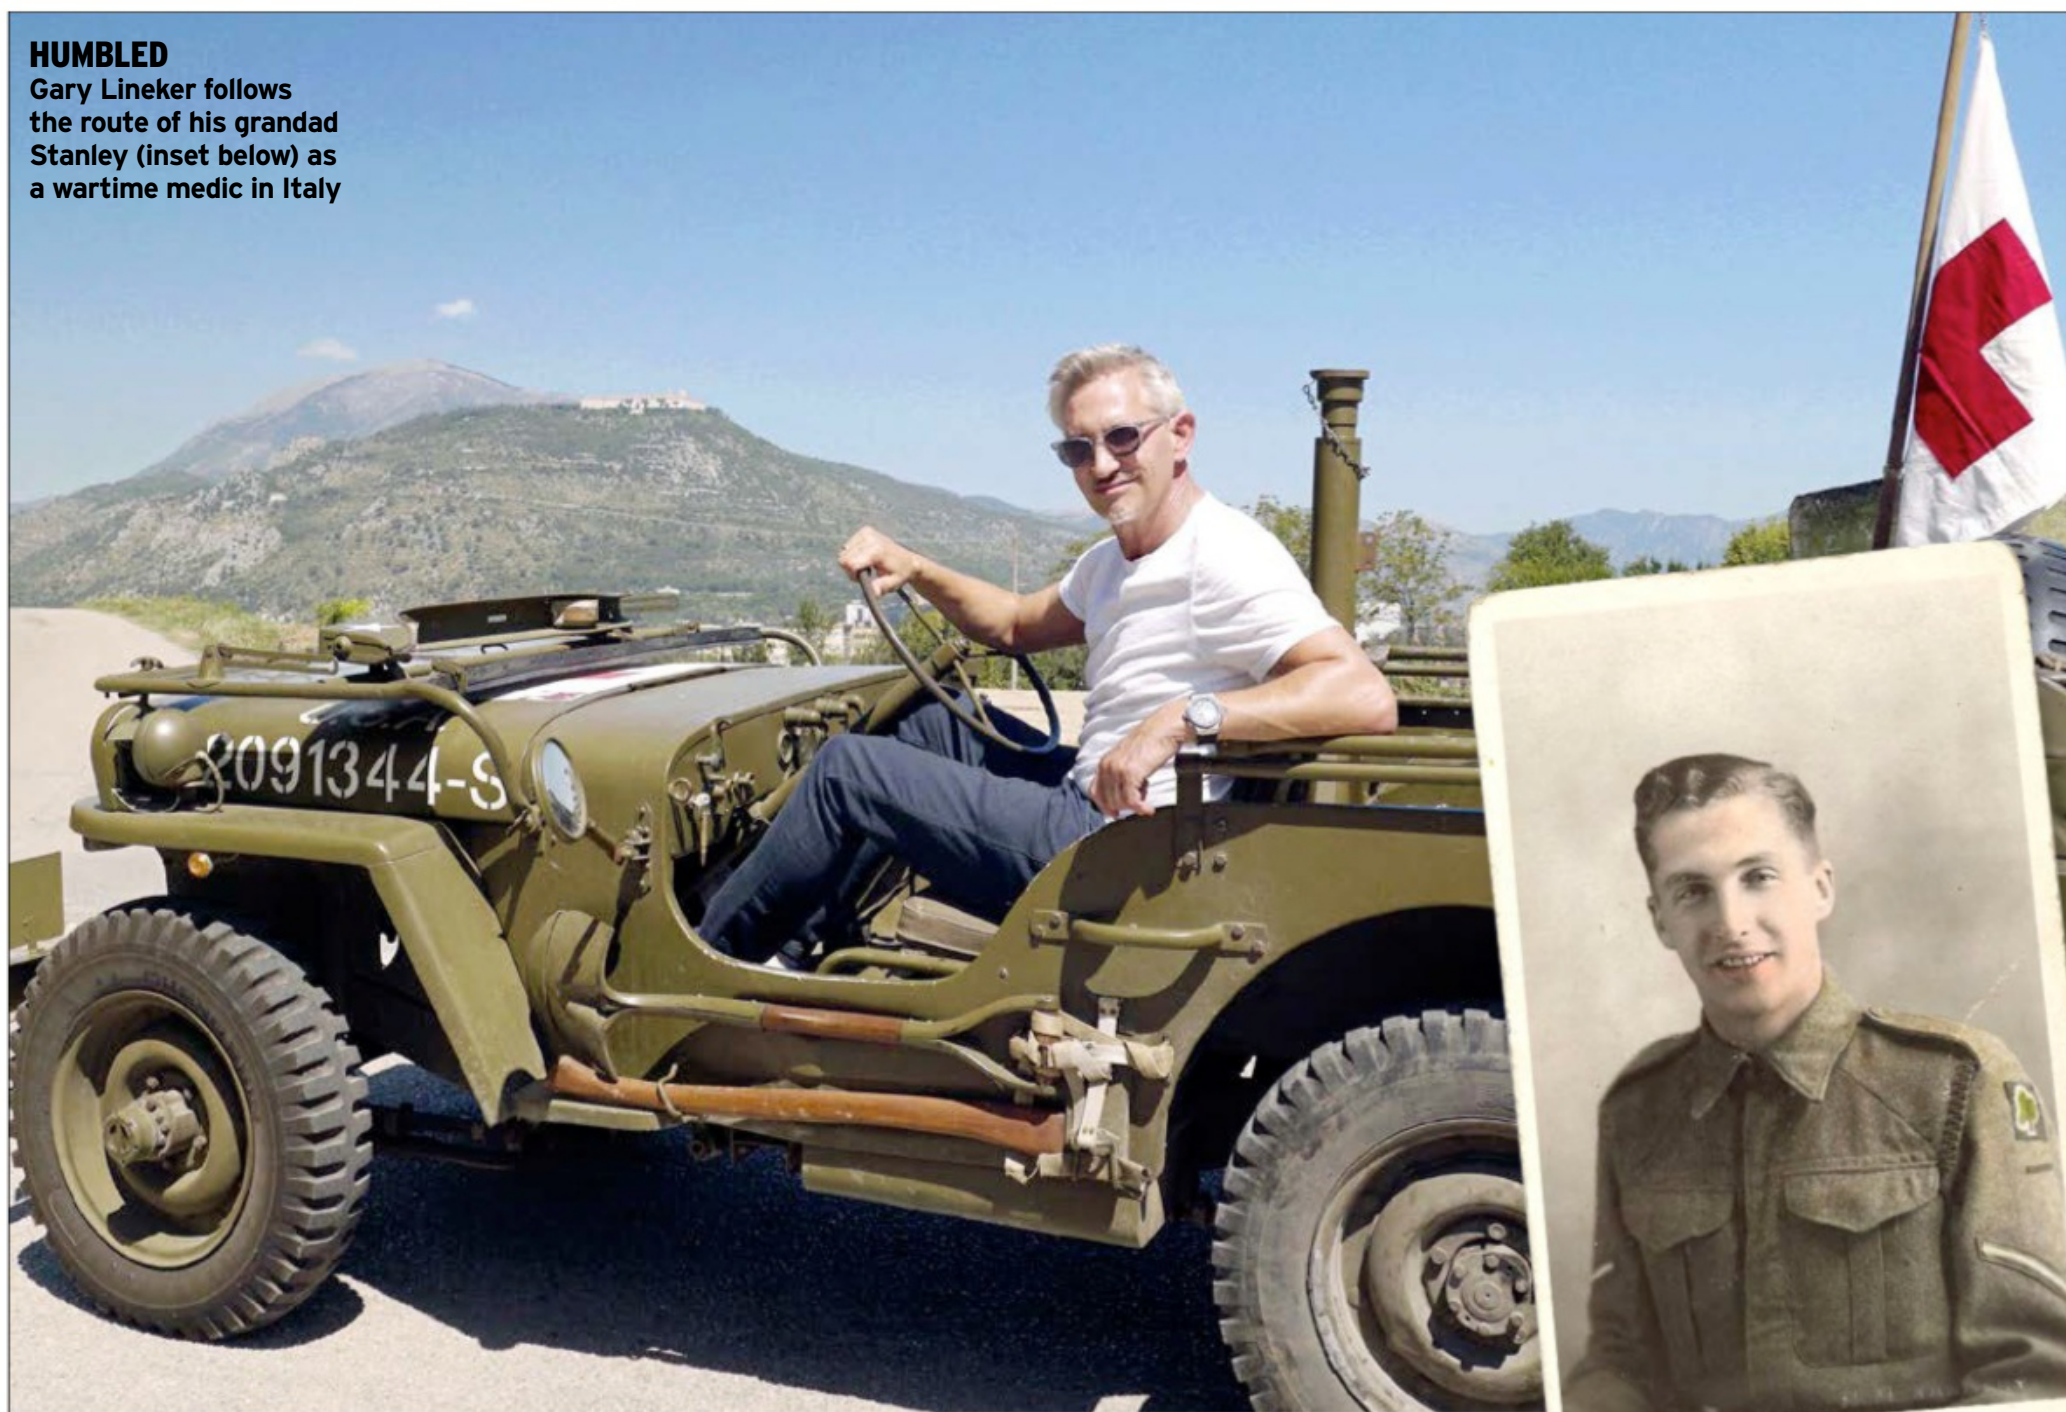

HUMBLD

Gary Lineker follows the route of his grandad Stanley (inset below) as a wartime medic in Italy

PICK OF THE DAY **Gary Lineker: My Grandad's War** 9.00pm **BBC1** (N Ireland: 10.35pm)

DOCUMENTARY OF THE WEEK In one sequence of this poignant film, Gary Lineker sits at an Italian café with William Earl, aged 104, who served in Italy during the Second World War at the same time as Gary's grandfather, Stanley. Afterwards, a visibly moved Lineker reflects, "You think you're doing all right in life, you've done a few things – and then you meet someone who has *really* made a difference."

It's a sobering journey of discovery for Lineker as he traces his

grandfather's experiences treating casualties in the heat of battle, as the Allied forces fought through Italy in 1943 and 1944.

As well as being a tribute to the bravery of the Royal Army Medical Corps, the film gives a vivid account of the horrors of the Italian campaign, where troops fought in appalling winter conditions – only to be branded "D-Day dodgers" back at home. "What he went through was truly horrific," Lineker says of Stanley. "It's hardly surprising he never talked about it." **DAVID BUTCHER**

Dom Does America

9.15am **BBC1**

DAYTIME CHOICE New series We're used to seeing Dominic Littlewood as a consumer rights champion, but in this daily series he's tackling a variety of very different roles. He's spending 24 hours learning some of the US's most dangerous and demanding jobs, such as paramedic, coastguard and US marshal.

He starts, however, by training to be a guard in Randall County Jail, Texas, where his mentor is an army veteran who has completed three tours of Iraq. "Wow, it's a tough job," Littlewood says in admiration of the men and women who work there.

But prison guard isn't his scariest role. On Wednesday he becomes a cattle rancher and faces his biggest fear... horses. **JANE RACKHAM**

Cash Trapped

5.00pm **ITV**

QUIZ Bradley Walsh is arguably one of the best (and most likeable) TV quiz show presenters at the moment. His banter with contestants on *The Chase* is relaxed, yet he can be super-sharp and funny, while his frequent fits of uncontrolled laughter are the stuff of legends. He's had less success, though, with this fast-paced quiz show – his own concept – which was initially criticised for the complexity of the format.

Some of those early wrinkles have been ironed out now, and essentially the idea is for players to sabotage their opponents by trapping them out of the game. It means that "nobody leaves until somebody wins". **JR**

Junior Bake Off

5.00pm **C4**

FOOD It's Biscuit Day in the tent, which for presenter Harry Hill brings back fond memories of the show-stopping creation he produced in 2018 for *Stand Up to Cancer* – a 3D scene showing the wonderful day he allegedly went on holiday with Camilla Parker Bowles. Today's youngsters aren't asked to replicate that (although tomorrow's batch must make biscuits representing the best day of their life).